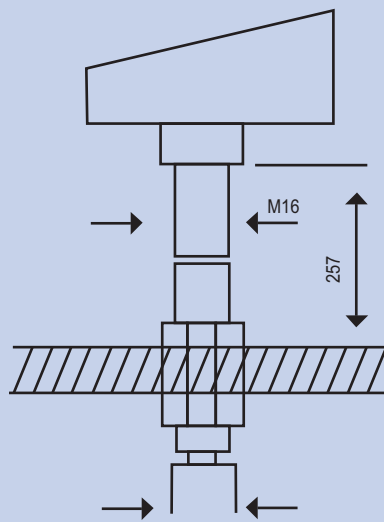

SIGNALING TOWER LIGHTS

Signal Tower

DIA 57mm

TRIPLE

DOUBLE

SINGLE

MI BALAJI & CO.

CONNECTION DIAGRAM

TECHNICAL SPECIFICATIONS

Voltage range -24, 110, 220 V

Power	LED	Bulb
-------	-----	------

Single	4W	5 / 10W
Double	6W	10 / 20W
Triple	8W	15 / 30W

Single	Red	Green	Green
Double	Red,	Green	Yellow
Triple	Red,	Amber,	Green