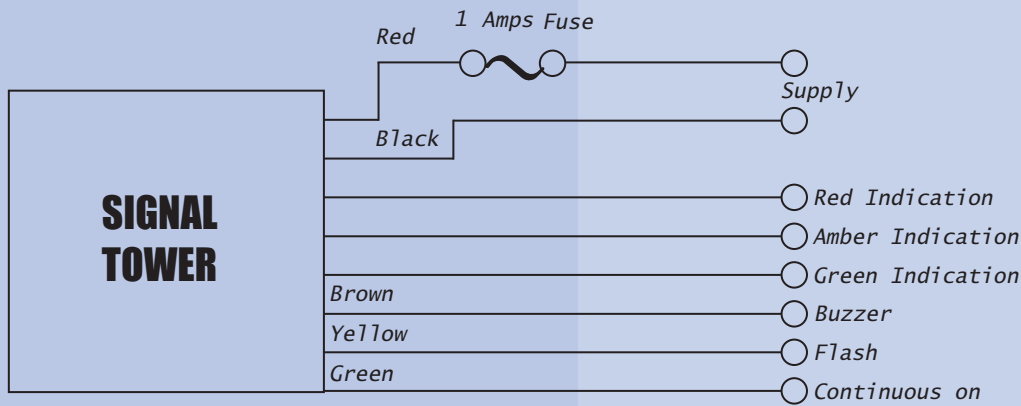

SIGNALING TOWER LIGHTS

Signal Tower

DIA 57mm

TRIPLE

DOUBLE

SINGLE

MI BALAJI & CO.

CONNECTION DIAGRAM

TECHNICAL SPECIFICATIONS

Voltage range -24, 110, 220 V

Power	LED	Bulb
-------	-----	------

Single	4W	5 / 10W
Double	6W	10 / 20W
Triple	8W	15 / 30W

Single	Red	Green	Green
Double	Red,	Green	Yellow
Triple	Red,	Amber,	Green