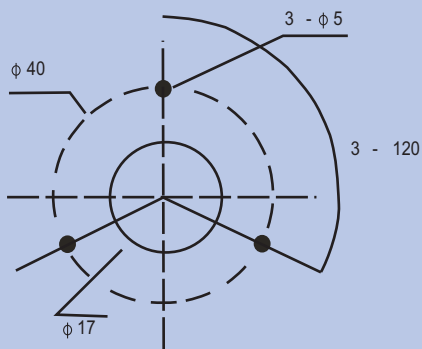

SIGNALING TOWER LIGHTS

Signal Tower

DIA 57mm

TRIPLE

DOUBLE

SINGLE

MI BALAJI & CO.

CONNECTION DIAGRAM

TECHNICAL SPECIFICATIONS

Voltage range -24, 110, 220 V

Power	LED	Bulb
-------	-----	------

Single	4W	5 / 10W
Double	6W	10 / 20W
Triple	8W	15 / 30W

Single	Red	Green	Green
Double	Red,	Green	Yellow
Triple	Red,	Amber,	Green