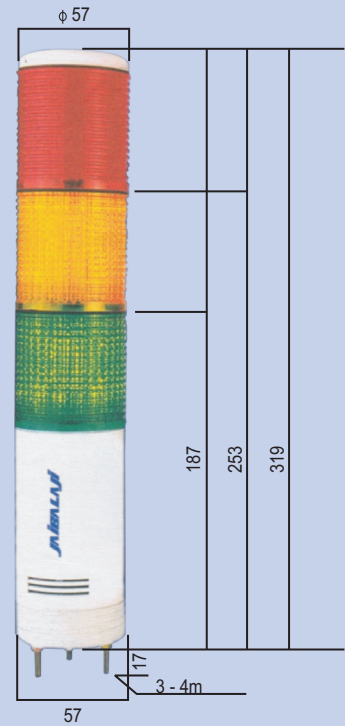

SIGNALING TOWER LIGHTS

Signal Tower

DIA 57mm

TRIPLE

DOUBLE

SINGLE

MI BALAJI & CO.

CONNECTION DIAGRAM

TECHNICAL SPECIFICATIONS

Voltage range -24, 110, 220 V

Power	LED	Bulb
-------	-----	------

Single	4W	5 / 10W
Double	6W	10 / 20W
Triple	8W	15 / 30W

Single	Red	Green	Green
Double	Red,	Green	Yellow
Triple	Red,	Amber,	Green